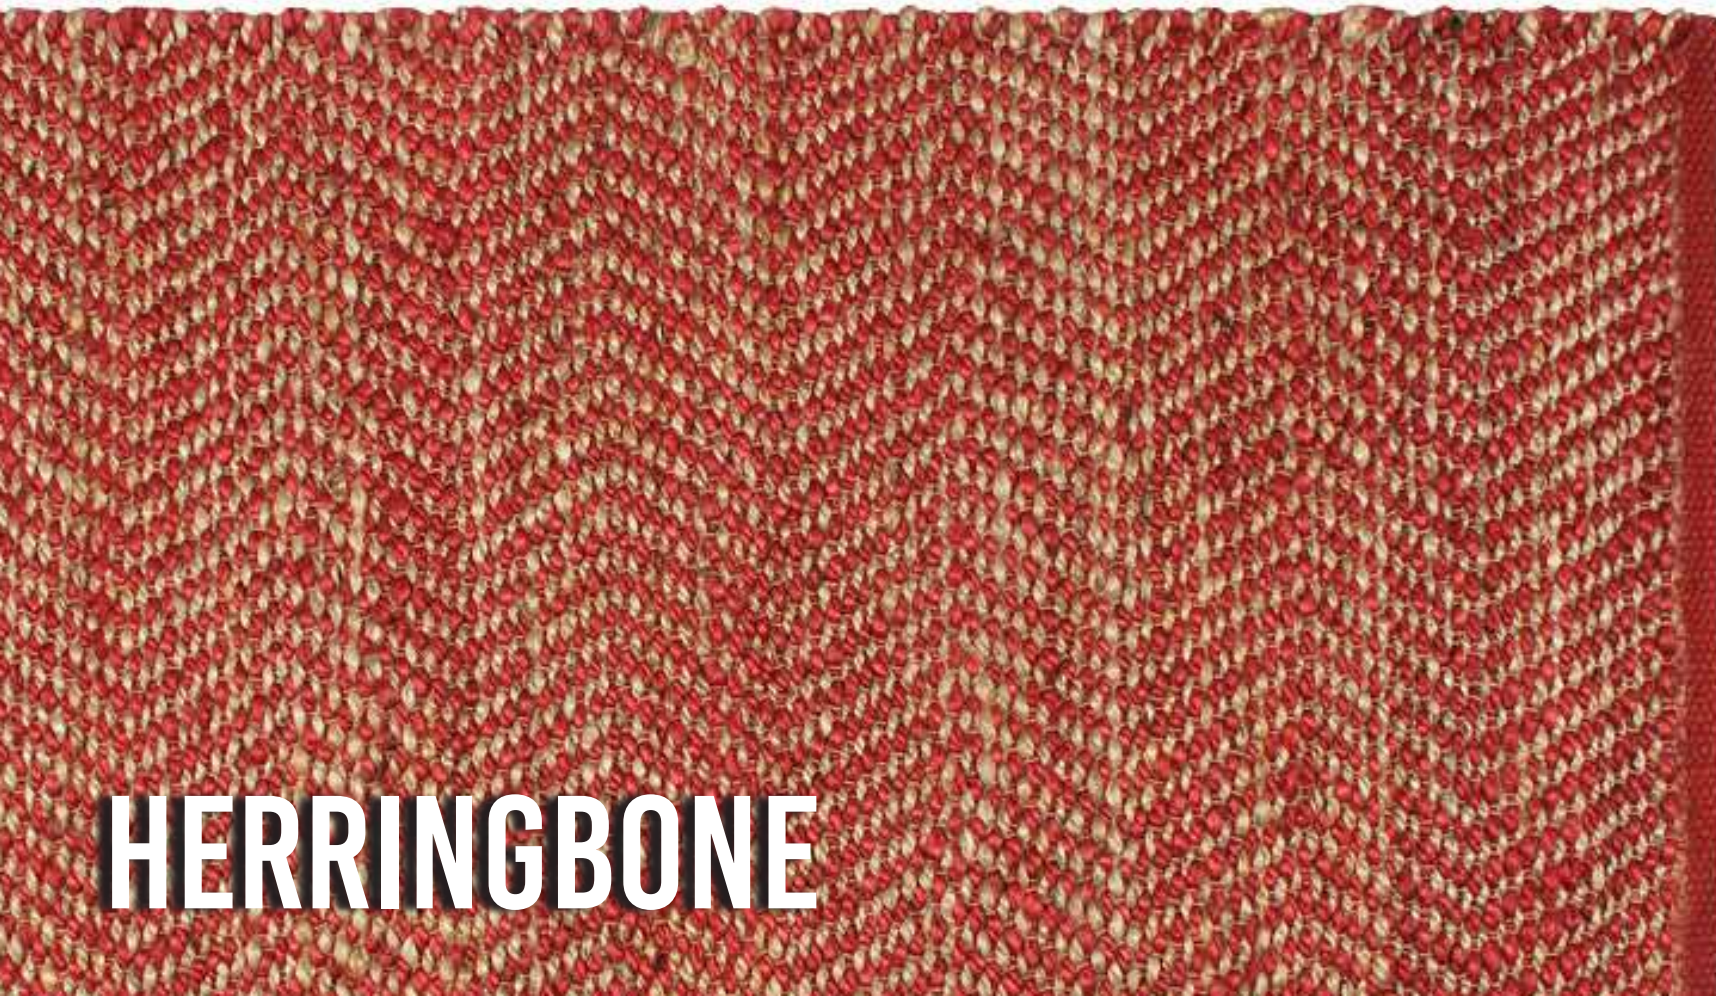

Collection

Herringbone

Material

80% Hemp, 10% Cotton & 10% Jute

Quality

3500

MOQ

*Minimum 200 M²
per colour*